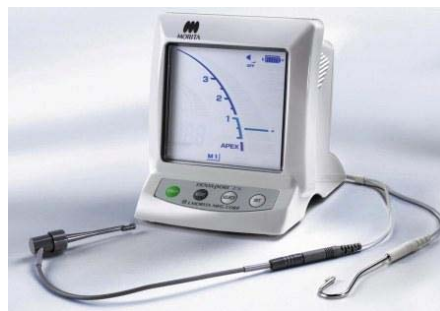

DentaPort Root ZX

The J. Morita Group has no affiliation with any other company claiming to sell a Root ZX Apex Locator and takes no responsibility for those products in terms of warranty, safety, clearance etc. Please contact J. Morita Europe +49 6074 8360 or any authorized dealer in your area to be certain you are purchasing an authentic product.

Thank you for your support and attention to this matter.